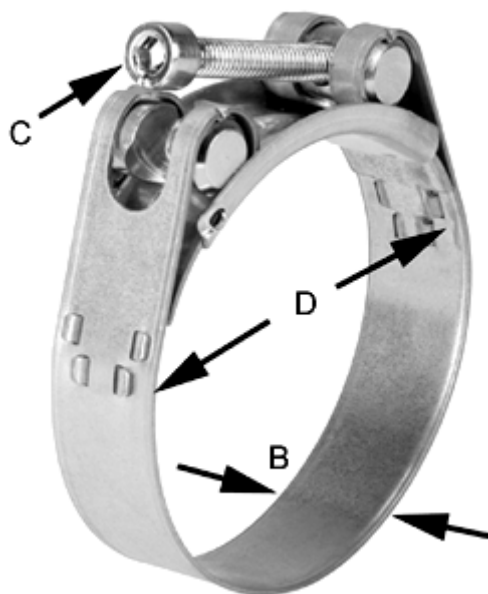

Article number: 025927301207

Description: Heavy Duty Clamp GBS M 207/30 W1 ISK QRC

## Measures

---

C (screw type) = ISK
Diameter D = 200-213
Width B = 30